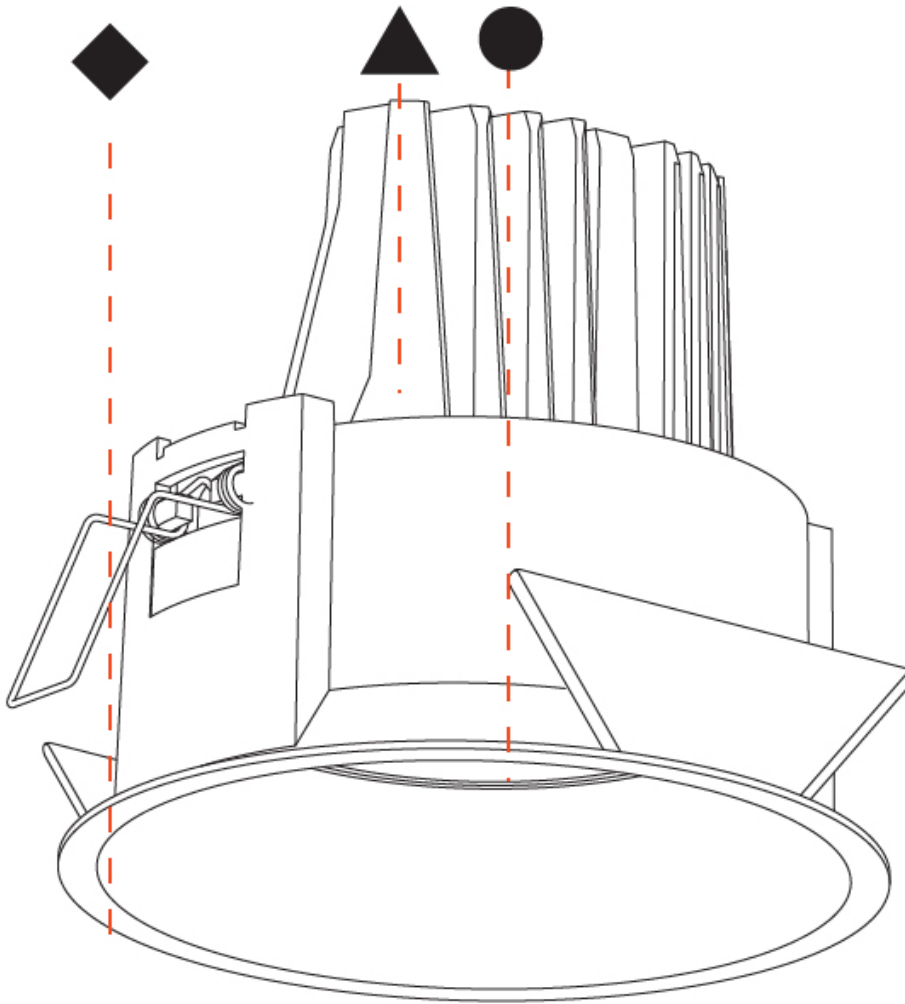

MECHANIQ ROUND DEEP RECESSED

A35061-

PROJECT	_____
TYPE	_____
SPECIFIER	_____
QUANTITY	_____
DATE	_____

A