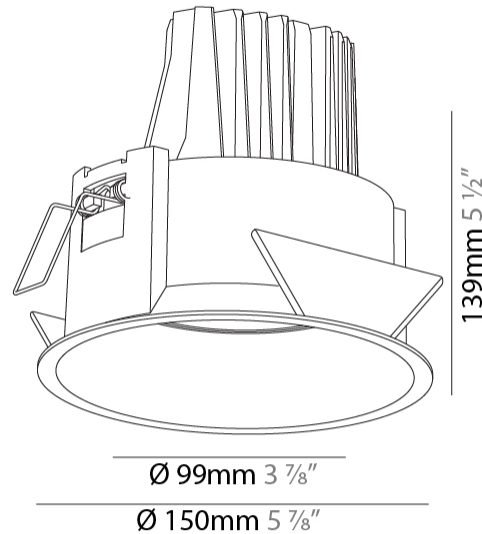

#### PHYSICAL

Shape: Round  
 Diameter (mm): 150  
 Diameter (in): 5 7/8  
 Height (mm): 139  
 Height (in): 5 1/2  
 Min. Recessing Depth (mm): 160  
 Min. Recessing Depth (in): 6 5/16  
 Weight (kg): 0.907  
 Weight (lbs): 2  
 Fixture Finish: SSR / BKV / CWI / CRY / HAB / UFT / ITA / RUA / FTG / MYG / LOD / PUS / FRO / FUP / KIA / POP / BLS / SPG / MEY / GOH / GUM / CHC / COM / ABZ / JAG / OBR / MOS / ROR  
 Fixture Material: Aluminum Die Cast  
 Cut-out Measurements: 140mm / 5 1/2"

#### OPTICAL

Reflector: 8  
 Adjustability: Rotational 355°; Tilt 30°

#### RATINGS AND CERTIFICATIONS

Certified By: Certified for North American Standards  
 IP rating: IP20

140mm 5 1/2"	160mm 6 5/16"	10   15mm 3/8"   9/16"	30°	355°		
A						

#### PHYSICAL

Shape: Round  
 Diameter (mm): 150  
 Diameter (in): 5 7/8  
 Height (mm): 139  
 Height (in): 5 1/2  
 Ceiling Thickness (mm): 10 / 12.5 / 15  
 Ceiling Thickness (in): 3/8 or 1/2 or 9/16  
 Min. Recessing Depth (mm): 160  
 Min. Recessing Depth (in): 6 5/16  
 Light Distribution: Adjustable / Downlight  
 Weight (kg): 0.907  
 Weight (lbs): 2  
 Fixture Finish: SSR / BKV / CWI / CRY / HAB / UFT / ITA / RUA / FTG / MYG / LOD / PUS / FRO / FUP / KIA / POP / BLS / SPG / MEY / GOH / GUM / CHC / COM / ABZ / JAG / OBR / MOS / ROR  
 Fixture Material: Aluminum Die Cast  
 Cut-out Measurements: 140mm / 5 1/2"